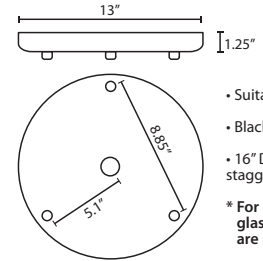

**Stem-mount:** Includes 4 connectable stem sections (3", 6", 12" and 18" lengths) plus telescoping piece for up to 3" adjustment, 10' max. 5" Dia. canopy (with swivel) and stem sections are plated steel. Black, Bronze or Satin Nickel.

\* For larger diameter glasses, Stemhooks are required for spacing

T33XL 3 LIGHT LARGE ROUND CANOPY

- Suitable for sloped ceilings
- Black, Bronze or Satin Nickel
- 16" Dia. shades MAX, with staggered heights