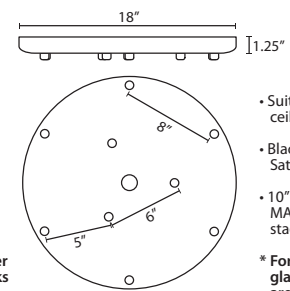

T39X 9 LIGHT ROUND CANOPY

- Suitable for sloped ceilings
- Black, Bronze or Satin Nickel
- 10" Dia. shades MAX, with staggered heights

* For larger diameter glasses, Stemhooks are required for spacing