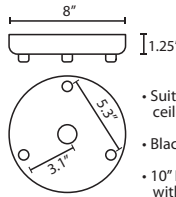

ORDERING:

CONNECTION	SHADE OPTIONS	LAMP OPTIONS	METAL FINISH	OPTIONS
Cord Fixture	461600 8" Clear	(blank) 60W A19	BK Black	L 15' cord
1JC 1 Lt. Dome	461602 8" Smoke	LED* 9W LED 120V, dimmable	BR Bronze	LW Low wattage labeling
1JT 1 Lt. Flat	461682 8" Amber		SN Satin Nickel	
	4616GL 8" Glitter			

Cable Fixture
1KX 1 Lt. Dome

Stem Fixture
1TT 1 Lt. Flat

Multi light Cord Fixture
J For Multi light Canopy

*CCT options available (contact factory)

Ex. 1JT-461602-SN
Kristall 8 Pendant w/ Smoke Glass, Satin Nickel Finish, Flat Canopy

MULTIPOINT CANOPY OPTIONS FOR CORD PENDANTS

T33X 3 LIGHT ROUND CANOPY

- Suitable for sloped ceilings
- Black, Bronze or Satin Nickel
- 10" Dia. shades MAX, with staggered heights

* For larger diameter glasses, Stemhooks are required for spacing