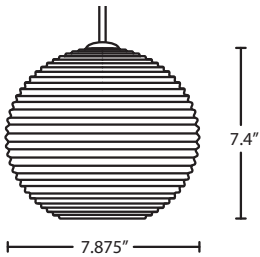

KRISTALL 8

120V PENDANTS

SPECIFICATIONS:

DESCRIPTION

The Kristall is a semi-transparent European glass globe shape, with distinctive ridges, that fits gracefully into contemporary spaces.

LAMPING

Standard: 60W A19 120V incandescent, lamp not included. Dimmable with standard incandescent dimmer (not included).

LED: 9W Replaceable source, 120V, CL dimmable, 90+ CRI, 3000°K CCT, 800 lumens, 30,000 hours. Lamp included. (Additional Color Temperatures available, including 3500°K and 4000°K)

DIFFUSER

Shade shall be handcrafted glass of various decors. 7.875" Dia. x 7.4" H

SUSPENSION

Cord-hung: 10' SVT-type cord, complete with 5" decorative sleeve at the socketholder. Jacket coordinates with metal finish. Plated stamped steel construction. Black, Bronze or Satin Nickel. See next page for mult light options.

Cable-hung: 1x 10' aircraft-quality stainless steel cable support with 10' AWM-type cord. Jacket coordinates with metal finish. 5" Dia. dome canopy is plated stamped steel. Black, Bronze or Satin Nickel.

Stem-mount: Includes 4 connectable stem sections (3", 6", 12" and 18" lengths) plus telescoping piece for up to 3" adjustment, 10' max. 5" Dia. canopy (with swivel) and stem sections are plated steel. Black, Bronze or Satin Nickel.

*Additional Stem Sections can be ordered under accessories.

MOUNTING

Installs directly to a 4" octagonal ceiling box. Suitable for sloped ceilings.

LABELS

UL or ETL Listed. Suitable for Damp Locations (interior use only).

Consult factory concerning lower wattage labeling for energy requirements.

Project Information:

For ordering information, see next page

All dimensions provided are nominal. Allowance must be made for dimensional tolerance in handcrafted glasses.

REV 7/22