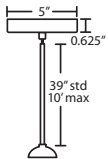

1TT STEM PENDANT

- Swivel at canopy, suitable for sloped ceilings
- Includes telescoping section plus 4 connectable stem sections, (1x 3", 1x 6", 1x 12", 1x 18"), 10' max
- Black, Bronze or Satin Nickel
- Additional Stem Sections can be ordered under Accessories