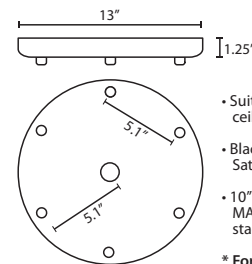

T36X 6 LIGHT ROUND CANOPY

- Suitable for sloped ceilings
- Black, Bronze or Satin Nickel
- 10" Dia. shades MAX, with staggered heights

* For larger diameter glasses, Stemhooks are required for spacing