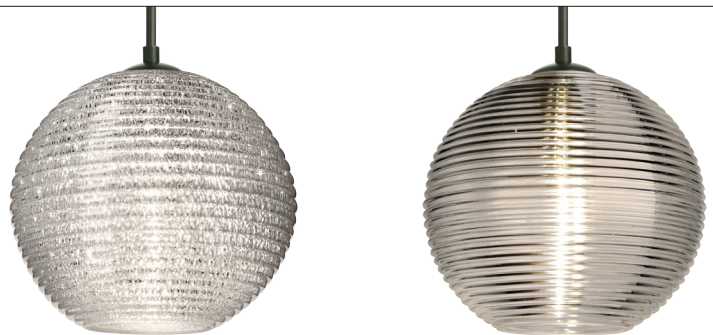

### DESCRIPTION

The Kristall is a semi-transparent European glass globe shape, with distinctive ridges, that fits gracefully into contemporary spaces.

### DIFFUSER

Shade shall be handcrafted glass of various decors. 7.875" Dia. x 7.4" H

**Stem-mount:** Includes 4 connectable stem sections (3", 6", 12" and 18" lengths) plus telescoping piece for up to 3" adjustment, 10' max. 5" Dia. canopy (with swivel) and stem sections are plated steel. Black, Bronze or Satin Nickel.

4615GL  
GLITTER

461502  
SMOKE