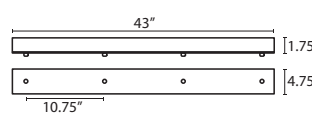

T34V 4 LIGHT BAR CANOPY

- Suitable for sloped ceilings
- Black, Bronze or Satin Nickel
- 20" Dia. shades MAX, with staggered heights

* For larger diameter glasses, Stemhooks are required for spacing