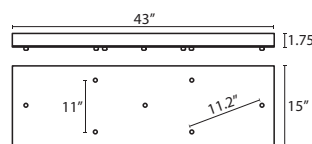

T37V 7 LIGHT BAR CANOPY

- Suitable for sloped ceilings
- Black, Bronze or Satin Nickel
- 20" Dia. shades MAX, with staggered heights

* For larger diameter glasses, Stemhooks are required for spacing

HOW TO ORDER A MULTILIGHT FIXTURE

Order your canopy with the selected 120V multi light pendants (indicated by "B" or "J" prefix) for the complete fixture:

Example: 1x T33X-SN (3 Light Round Canopy)

1x J-461602-SN (Kristall 8 Pendant in Smoke)

1x J-461661-SN (Kristall 8 Pendant in Clear)

1x J-461682-SN (Kristall 8 Pendant in Amber)